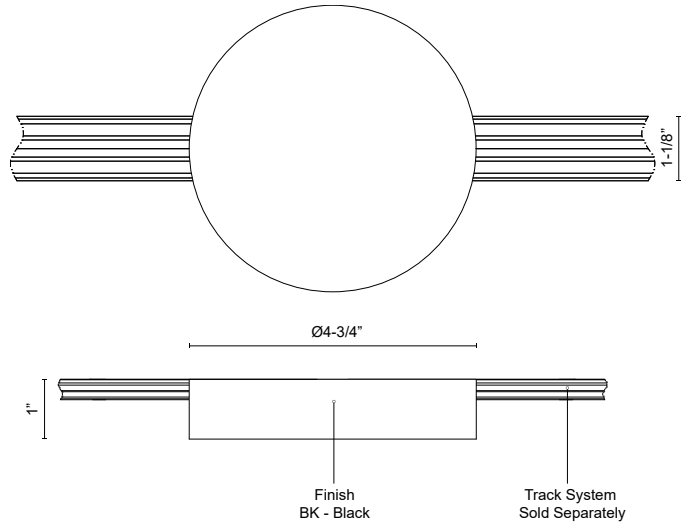

TRILO TRACK TR989362-UNV-010

POWER SUPPLY

PROJECT

TR989362-BK-
UNV-010
Black

SPECIFICATION DETAILS

Fixture Dimensions	D4-3/4" x H1"
Max Track Length	20m
Wattage	36W
Voltage	120-277V
Dimming	100% - 10%, TRIAC or ELV Dimmer (Not Included) or 0-10V Dimmer (Not Included)
Location	Dry

* For custom options, consult factory for details.

* For warranty information, please visit www.kuzcolighting.com/warranty

DESCRIPTION

Center Feed Canopy can be placed anywhere on the Trilo track with rail cutouts on either side of the circular body.